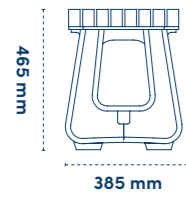

MEASUREMENTS