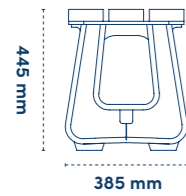

MEASUREMENTS