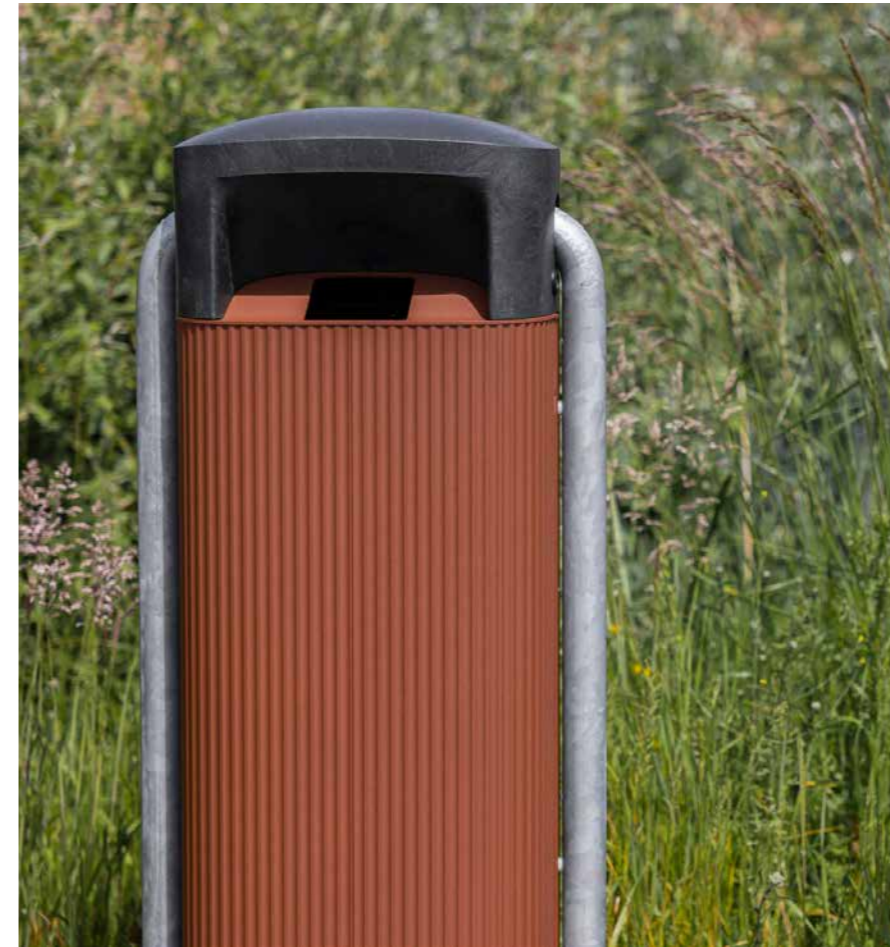

OPTIONS

You can personalize the R2 with a logo and several different insertion options such as:

- stainless steel ashtray
- can insert plate
- intermediate strip
- shut-off valve

You can have an insert opening on 1 side or 2 sides (front and rear waste bin).

Other options are a fill-level sensor or an indicator to be collected.

The insert opening can always be adjusted afterwards.

In addition to insertion options, you can choose between an R2 with a bag holder or without, where the inner bin becomes optional.

MATERIALS

The R2 is made of recycled materials and is 100% recyclable.

The top cover is made from recycled plastics.

The housing is made of cast aluminium (extrusion) panels consisting of recycled aluminium.

Standard equipped with anti-sticking lines. The panels are coated with high-quality UV and weather-resistant powder coating or anodised.

RECYCLING