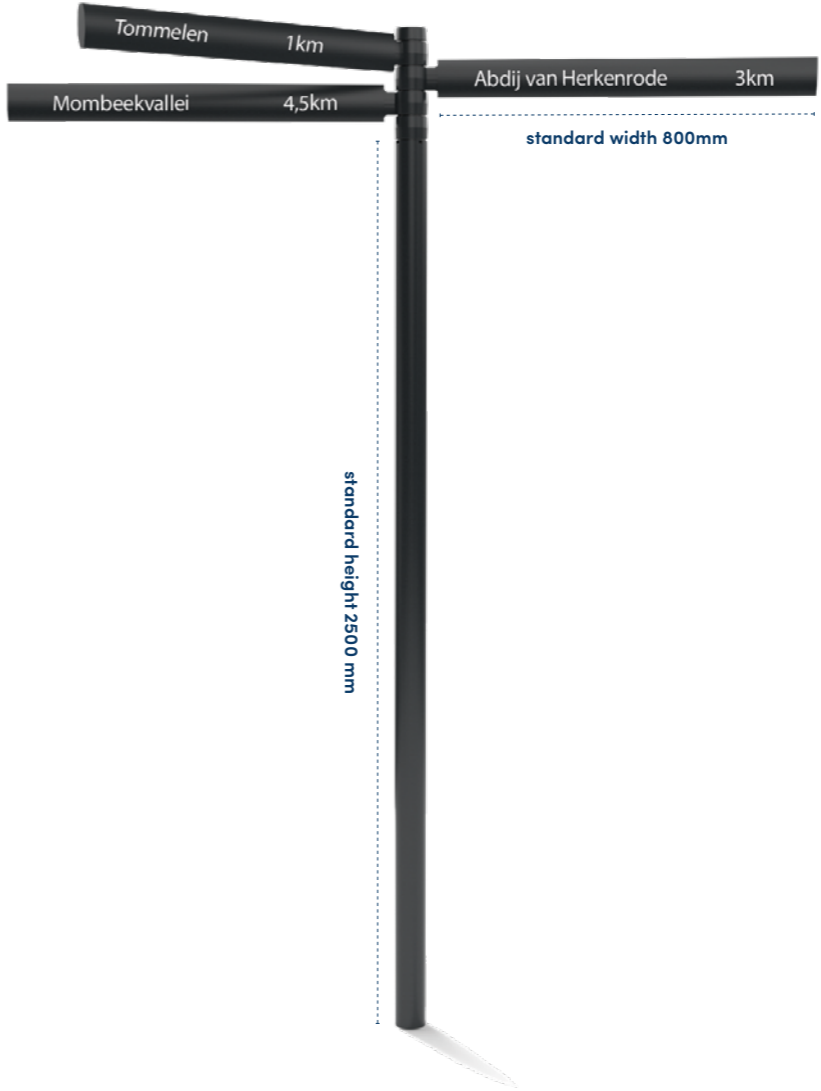

Standard colours

Optional RAL colours

MAKE IT YOURS

DOWN TO THE LAST DETAIL

RECYCLING

WALLY READY TO POINT YOU IN THE RIGHT DIRECTION

WAYFINDING

In the bustling urban tapestry, Travenue proudly presents the innovative Wally wayfinding signage. These signs are your steadfast allies, ready to guide you seamlessly through the urban maze. Designed to effortlessly integrate into any streetscape, the Wally pennants offer a sleek and unobtrusive solution to urban navigation.