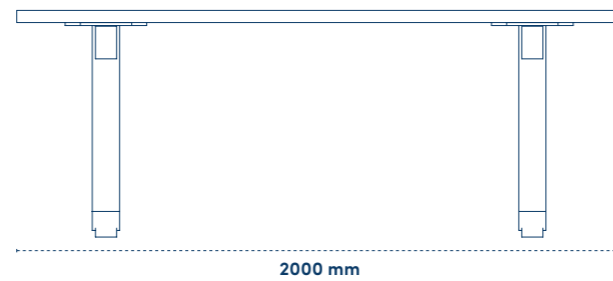

MEASUREMENTS