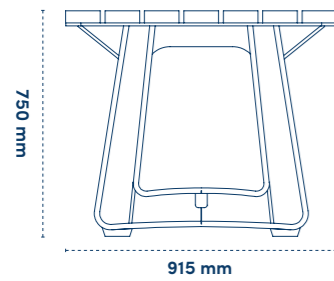

MEASUREMENTS