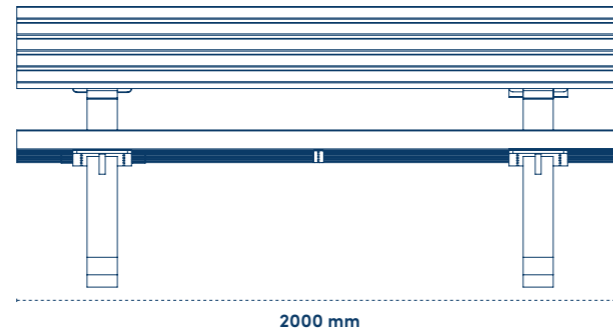

MEASUREMENTS

MATERIALS

BENCHES

The seating of the Brutus benches and the top of the Torben table are made from bamboo, treated with a water resistant coating. Bamboo ensures that the seats feel warm and soft, for optimum seating comfort. It is flexible, solid and pleasant to touch. It will age in its specific way.