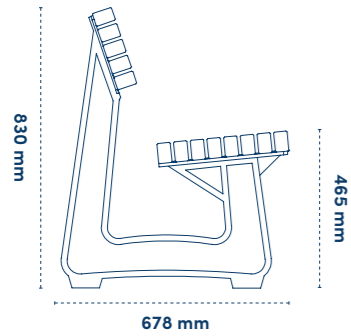

MEASUREMENTS