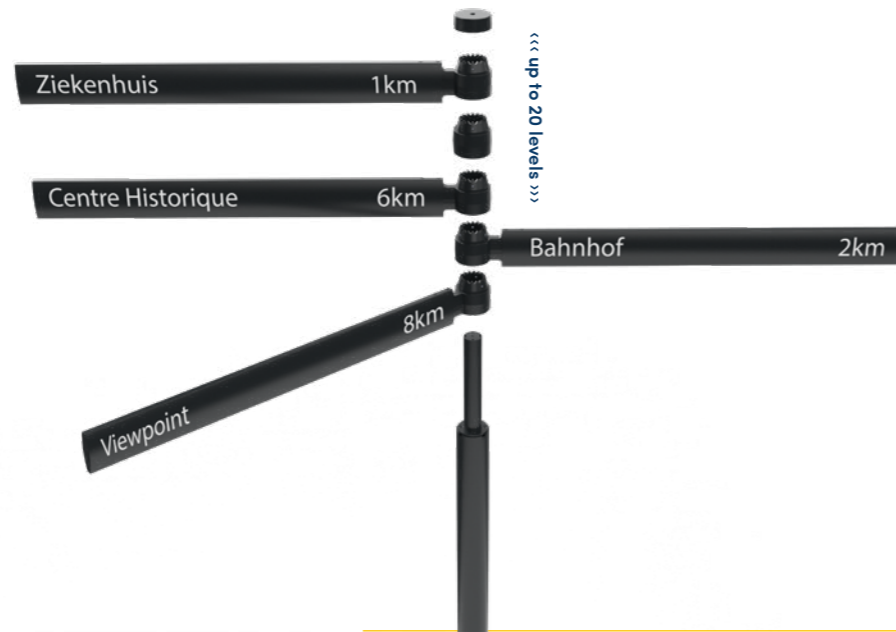

OPTIONS

You can personalize Wally in many different ways such as

- arrows in different colours
- letters in different colours
- layout
- symbols
- walking distance
- walking time

The top cap can be in a different colour (for example, to indicate that zone of a city).

The length of the pennant is standard 800mm, but can also be shorter.